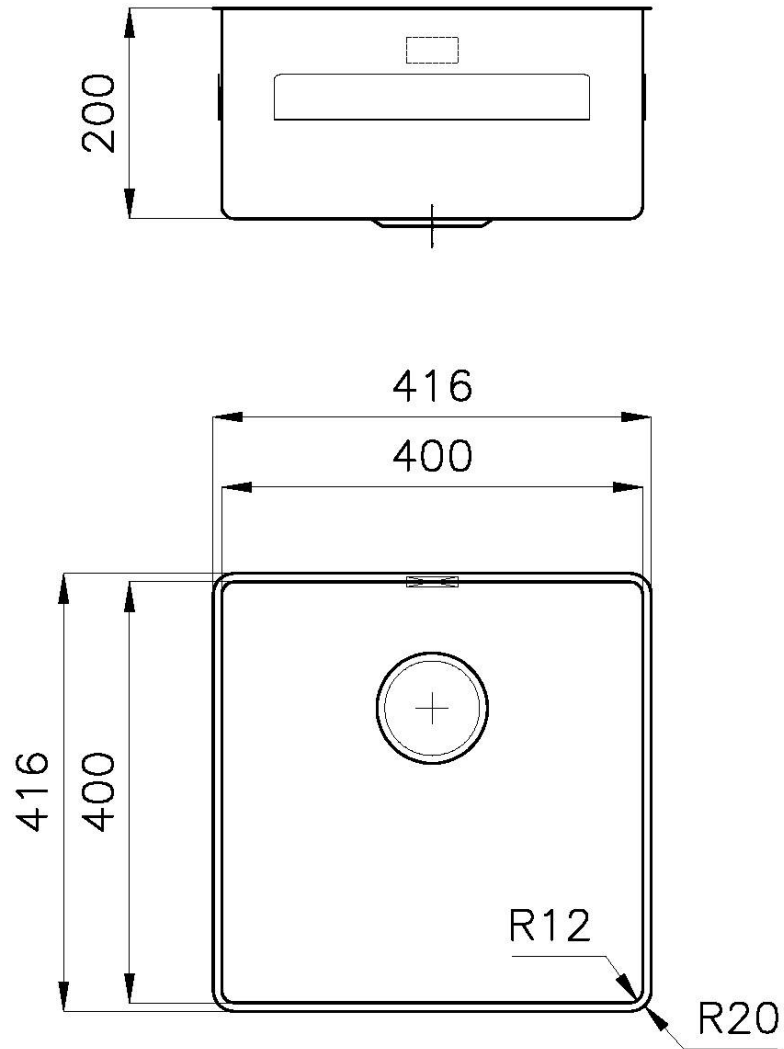

Base 45 cm

Width 41.6 cm

Dimensions 416x416 mm

Bowl dimension 400 x 400 mm

Built-in hole [View technical data sheet](#)

Standard fittings Fixing hooks, gasket, drain, overflow and siphon, boxed packing

Mixer holes No standard holes

Drainer No

Waste fitting 3,5" drain

Number of bowls 1 bowl

FEATURES

Basket 3,5" waste fitting The drain is equipped with a large 3.5" drain, with the practical basket cap that prevents the discharge of solid parts.

Deep bowls This bowls reach an important depth, over 20 cm, thanks to the advanced production technology, that can be offer great capiciency and practicity in all the washing operations.

High thickness 1mm thick steel. A significant thickness, which guarantees the maximum sturdiness and durability.

Small radius Bowls with squared shapes with a modern design and an increased capacity, for a minimal aesthetics connected with an extreme practicity.

TECHNICAL DATA

*bordo sottile di soli 8mm
*Thin edge of only 8 mm